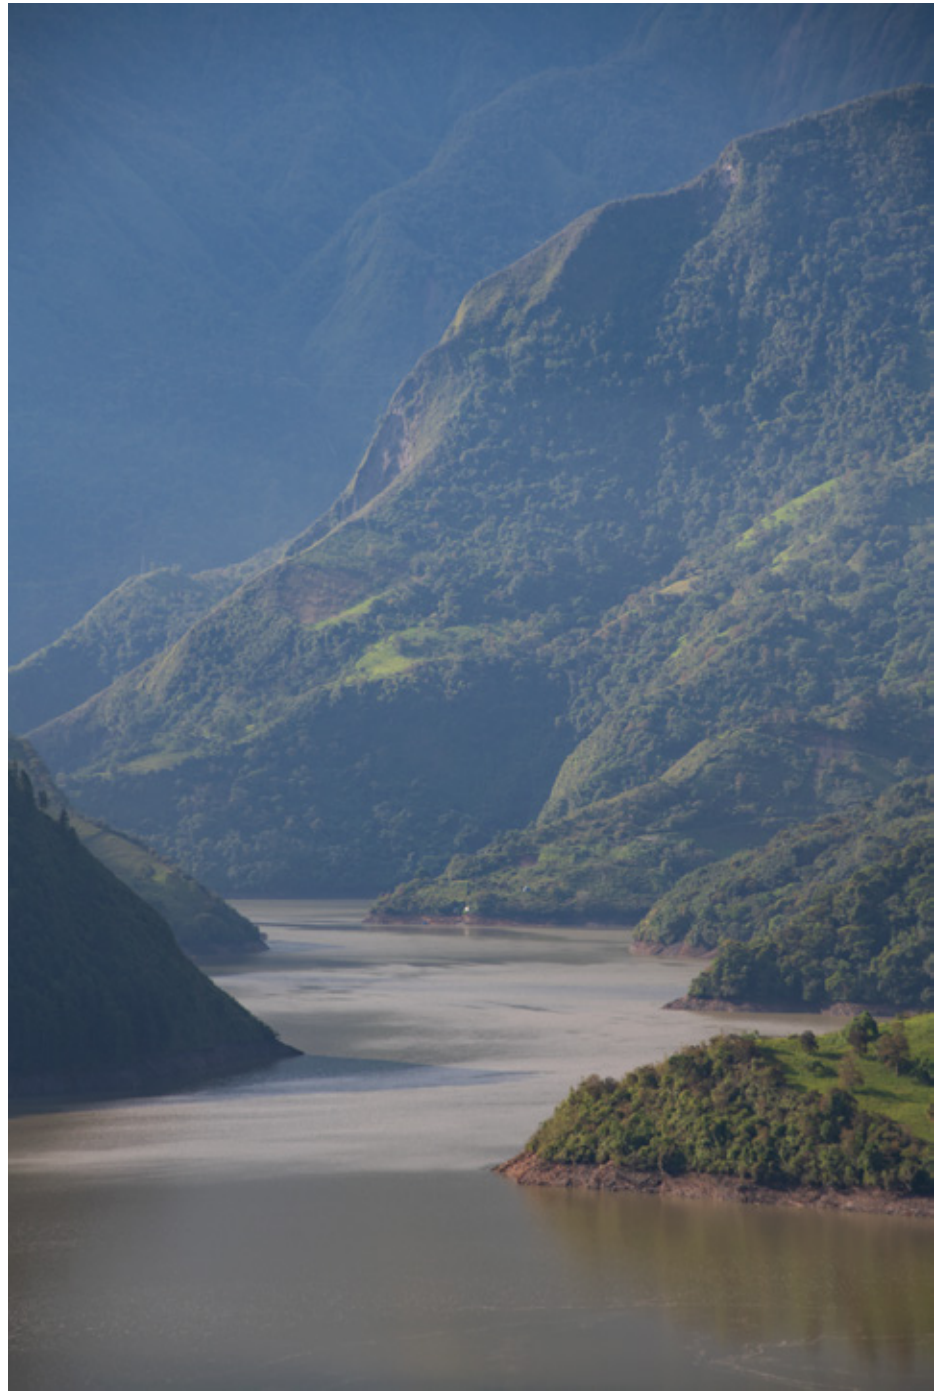

Cada fotografía, es una reflexión profunda de un camino de introspección de 10 años, en el que ha buscado y encontrado su propia conexión con la naturaleza viajando por Colombia, Argentina, Islandia, Turquía, África y Estados Unidos, materializando sentimientos, momentos y estéticas, en fotografías de paisajes, flora, fauna, montañas, agua, cielo y energía que nos despierta a dimensiones interiores y exteriores como espectadores de su obra.

Each photograph is a profound reflection of a 10-year journey of introspection, during which he has sought and found his own connection with nature by traveling through Colombia, Argentina, Iceland, Turkey, Africa, and the United States. He materializes feelings, moments, and aesthetics in photographs of landscapes, flora, fauna, mountains, water, sky, and energy that awaken us to inner and outer dimensions as spectators of his work.

///

Each image, from "Introspection" to "The Dock and its Portal," invites the viewer to explore the deepest corners of their being while connecting with the very essence of nature. These photographs not only capture breathtaking landscapes but also moments of reflection and self-discovery. We invite our visitors to immerse themselves in the life energy that flows through each image, reminding them of their own connection to the world around them.

( Cerros de Mavecure, Guianía, Colombia )

---

**MADRE TIERRA**  
**/**  
**MOTHER EARTH**

( Represa la Esmeralda, Boyacá, Colombia )

---

ILUSIÓN  
/  
ILLUSION

( Isla Gorgona, Cauca, Colombia )

---